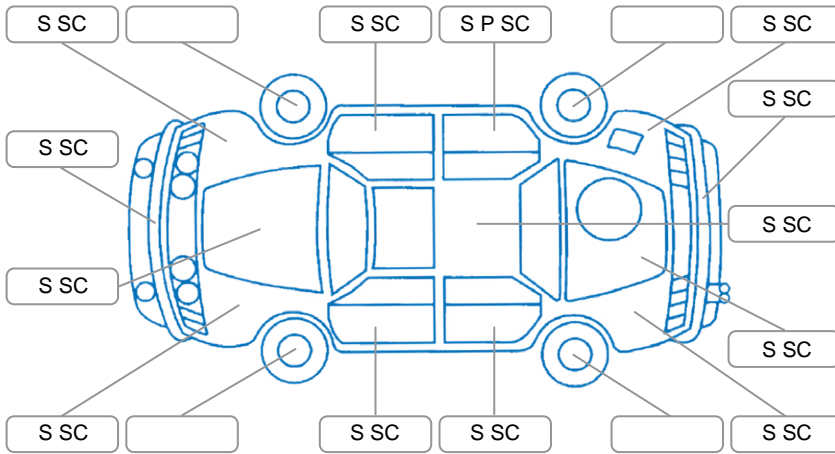

Report ID:	28,150,159	Version:	1
Created:	05 May 2026		

Make:	Holden	Model:	Spark
Body Style:	Hatchback	Year:	2018
Rego No.:	LTR639	Rego Expiry:	28 Dec 2026
WoF Expiry:	12 May 2027	Odometer:	28,055 Kms
Good No.:	28150159	VIN:	KL3DC48A4JC425934
Next Service:	38059	Service History:	No

Key

S = Scratch R = Rust C = Crack * = Decals W = Significant scuffs
 D = Dent PT = Paint defect P = Pin dent SC = Stone Chips

Note: some defects and blemishes may not be displayed in the diagram

Body Inspection Comments

Minor stonechips on windscreen

Conditions During Body Inspection

Dry

Under Carriage and Under Bonnet Inspection Comments

Front wheel drive

Interior Comments

Seats:	Good
Carpets:	Good
Panels:	Good
Dashboard:	Good