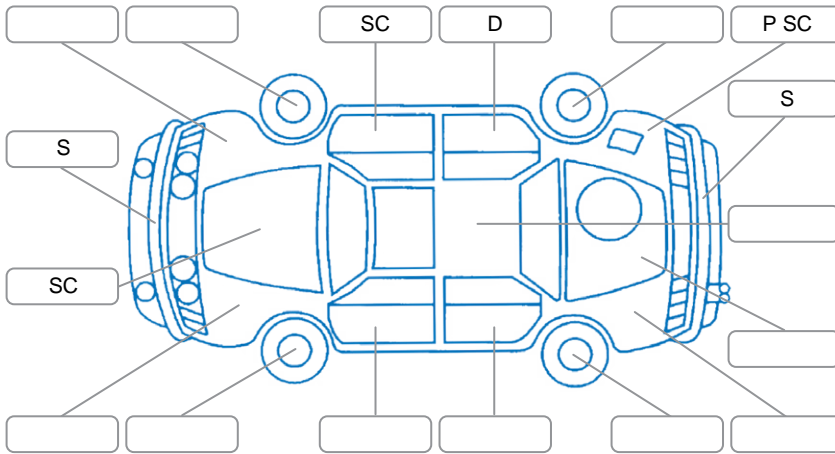

Report ID:	28,150,116	Version:	1
Created:	04 May 2026		

Make:	Holden	Model:	Captiva 5
Body Style:	SUV	Year:	2013
Rego No.:	HEU570	Rego Expiry:	30 Sep 2026
WoF Expiry:	14 May 2027	Odometer:	100,706 Kms
Good No.:	28150116	VIN:	KL3DA26UJDB097985
Next Service:	110,700kms	Service History:	No

Key
 S = Scratch R = Rust C = Crack * = Decals W = Significant scuffs
 D = Dent PT = Paint defect P = Pin dent SC = Stone Chips

Note: some defects and blemishes may not be displayed in the diagram

Body Inspection Comments

Conditions During Body Inspection: Dry

Under Carriage and Under Bonnet Inspection Comments

Interior Comments

Seats:	Good
Carpets:	Good
Panels:	Good
Dashboard:	Good

General Comments

Road Conditions During Test Drive	Dry		
Engine Timing Mechanism	Timing Chain		
Evidence of Cam Belt Replacement	<input type="checkbox"/> Yes	<input type="checkbox"/> No	Kms
Inspected by:	Yuki Itohara		
Published by:	Glen Charlton		
Inspection Date:	04 May 2026		