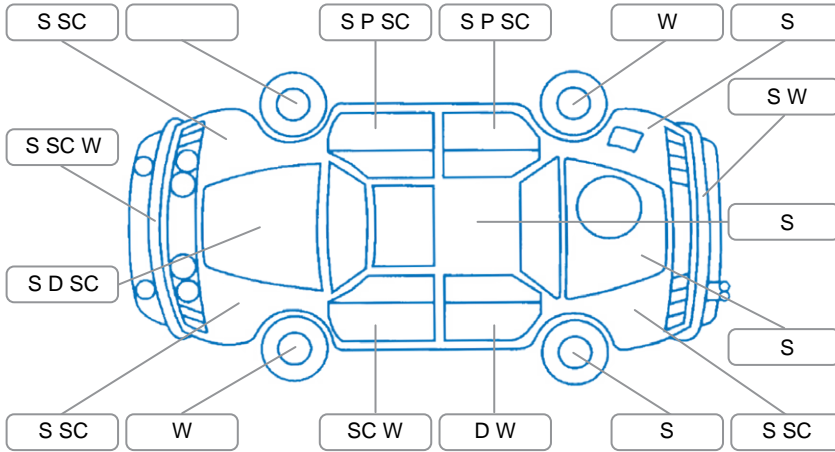

Report ID:	28,150,100	Version:	1
Created:	29 Apr 2026		

Make:	Holden	Model:	Trax
Body Style:	SUV	Year:	2016
Rego No.:	KDS408	Rego Expiry:	17 May 2026
WoF Expiry:	04 Dec 2026	Odometer:	191,143 Kms
Good No.:	28150100	VIN:	KL3BA7659GB756173
Next Service:	148,000 Kms	Service History:	Yes

### Key

S = Scratch    R = Rust    C = Crack    \* = Decals    W = Significant scuffs  
 D = Dent    PT = Paint defect    P = Pin dent    SC = Stone Chips

Note: some defects and blemishes may not be displayed in the diagram

### Body Inspection Comments

- Chip in right tail light
- Stone chip in windscreen
- Right roof rail cover missing

Conditions During Body Inspection: Dry

### Under Carriage and Under Bonnet Inspection Comments

- Front-wheel drive
- Engine oil seep