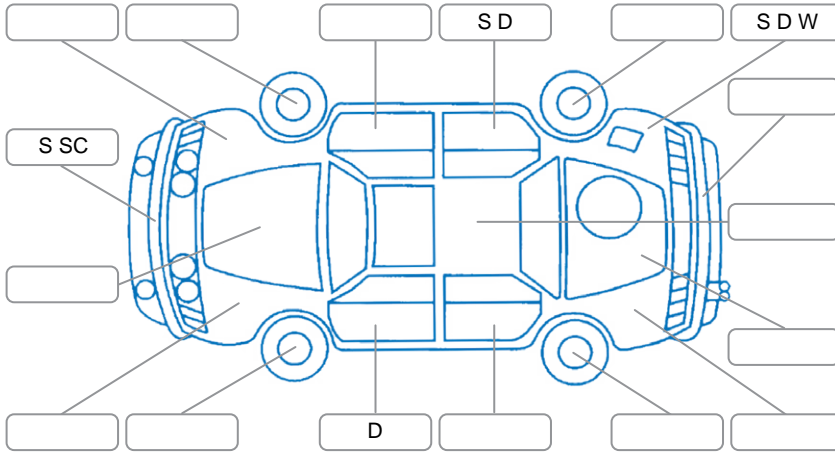

Report ID:	28,150,088	Version:	1
Created:	01 May 2026		

Make:	Holden	Model:	Colorado
Body Style:	Utility	Year:	2010
Rego No.:	RSQ682	Rego Expiry:	07 Jun 2026
WoF Expiry:	28 Oct 2026	Odometer:	215,367 Kms
Good No.:	28150088	VIN:	MMMTFR85HAH538637
Next Service:	223000	Service History:	No

Key
 S = Scratch R = Rust C = Crack * = Decals W = Significant scuffs
 D = Dent PT = Paint defect P = Pin dent SC = Stone Chips

Note: some defects and blemishes may not be displayed in the diagram

Body Inspection Comments

Paint defect on canopy
 Moisture in right tail light

Conditions During Body Inspection Dry

Under Carriage and Under Bonnet Inspection Comments

Interior Comments

Seats:	Good
Carpets:	Good
Panels:	Good
Dashboard:	Good