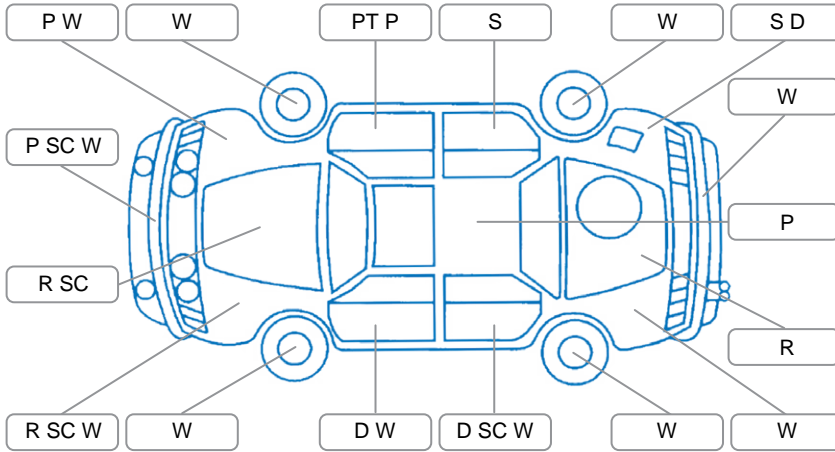

Report ID:	28,150,057	Version:	1
Created:	02 May 2026		

Make:	Honda	Model:	FIT
Body Style:	Hatchback	Year:	2004
Rego No.:	MEW140	Rego Expiry:	09 Aug 2026
WoF Expiry:	03 Jul 2026	Odometer:	137,802 Kms
Good No.:	28150057	VIN:	7AT08G2YX19804038
Next Service:		Service History:	No

Key

S = Scratch R = Rust C = Crack * = Decals W = Significant scuffs
 D = Dent PT = Paint defect P = Pin dent SC = Stone Chips

Note: some defects and blemishes may not be displayed in the diagram

Body Inspection Comments

- Rust boot door jams
- Rusty wiper arms
- Rear bumper misaligned

Conditions During Body Inspection: Dry

Under Carriage and Under Bonnet Inspection Comments

- Underbody rust
- Rusty engine bay

Interior Comments