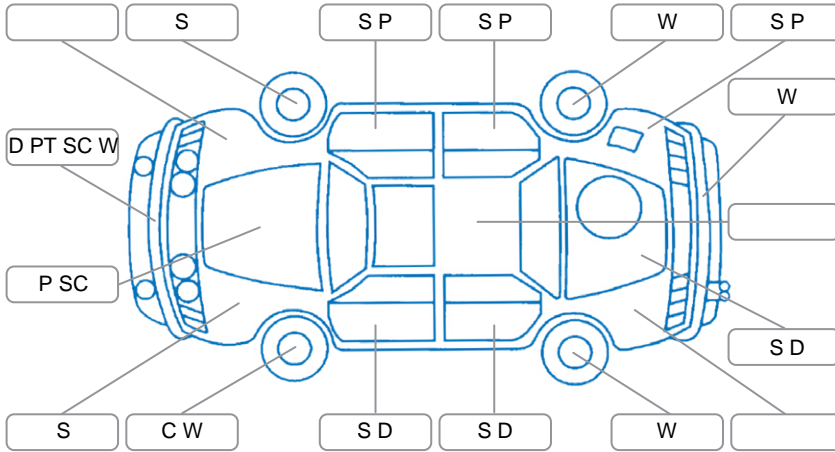

Key

S = Scratch R = Rust C = Crack * = Decals W = Significant scuffs
 D = Dent PT = Paint defect P = Pin dent SC = Stone Chips

Note: some defects and blemishes may not be displayed in the diagram

Body Inspection Comments

Dashboard: Good

General Comments

Arm rest lid is broken. Can not control left front window from main switch.
 Blank cap of remote key is missing.

Road Conditions During Test Drive

Dry

Engine Timing Mechanism