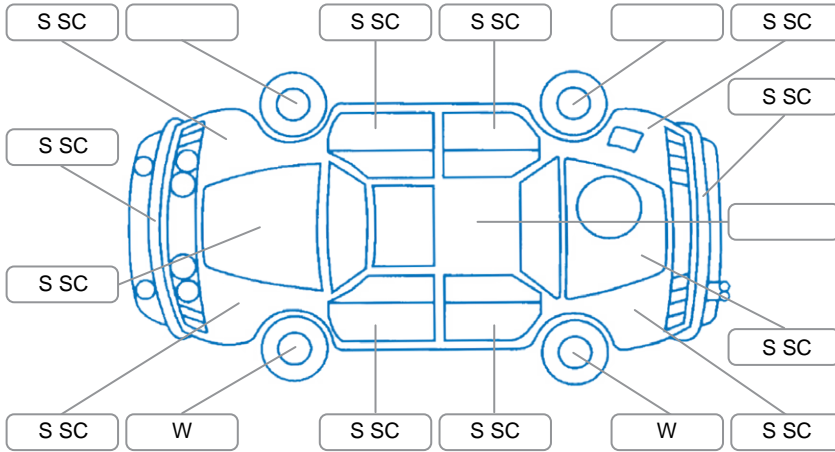

Report ID:	28,149,878	Version:	1
Created:	29 Apr 2026		

Make:	Hyundai	Model:	Sonata
Body Style:	Sedan	Year:	2018
Rego No.:	LTT920	Rego Expiry:	12 Aug 2026
WoF Expiry:	23 Jul 2026	Odometer:	142,616 Kms
Good No.:	28149878	VIN:	KMHE341FMKA532411
Next Service:	142400o	Service History:	Yes

Key

S = Scratch R = Rust C = Crack * = Decals W = Significant scuffs
 D = Dent PT = Paint defect P = Pin dent SC = Stone Chips

Note: some defects and blemishes may not be displayed in the diagram

Body Inspection Comments

Conditions During Body Inspection Dry

Under Carriage and Under Bonnet Inspection Comments

2wd/

Interior Comments

Seats:	Average
Carpets:	Average
Panels:	Average
Dashboard:	Average

General Comments

Road Conditions During Test Drive	Dry	
Engine Timing Mechanism	Timing Chain	
Evidence of Cam Belt Replacement	<input type="checkbox"/> Yes <input type="checkbox"/> No	Kms
Inspected by:	Uriah Pepene	
Published by:	Uriah Pepene	
Inspection Date:	29 Apr 2026	