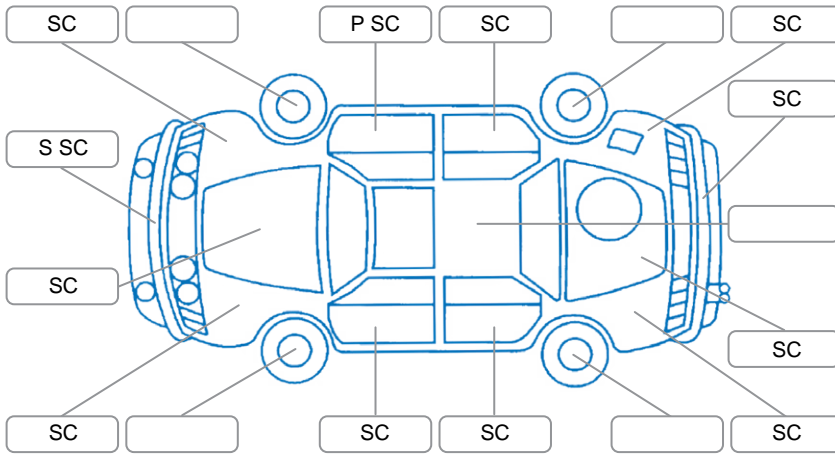

Report ID:	28,149,706	Version:	1
Created:	29 Apr 2026		

Make:	Suzuki	Model:	Grand Vitara
Body Style:	SUV	Year:	2013
Rego No.:	GYH435	Rego Expiry:	30 Jun 2026
WoF Expiry:	06 May 2027	Odometer:	76,798 Kms
Good No.:	28149706	VIN:	JSAJTEA4V00271502
Next Service:	86569	Service History:	Yes

Key
 S = Scratch R = Rust C = Crack * = Decals W = Significant scuffs
 D = Dent PT = Paint defect P = Pin dent SC = Stone Chips

Note: some defects and blemishes may not be displayed in the diagram

Body Inspection Comments

Conditions During Body Inspection: Dry

Under Carriage and Under Bonnet Inspection Comments

2wd

Interior Comments

Seats:	Average
Carpets:	Average
Panels:	Average
Dashboard:	Average

General Comments

Road Conditions During Test Drive	Dry		
Engine Timing Mechanism	Timing Chain		
Evidence of Cam Belt Replacement	<input type="checkbox"/> Yes	<input type="checkbox"/> No	Kms
Inspected by:	Uriah Pepene		
Published by:	Uriah Pepene		
Inspection Date:	29 Apr 2026		