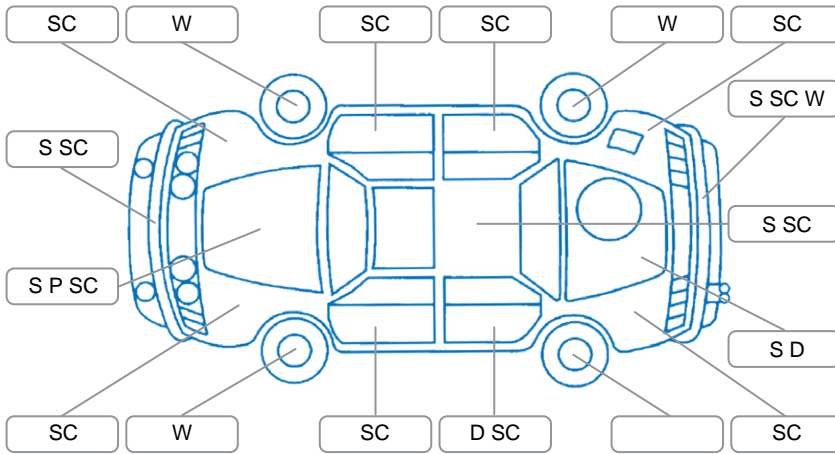

Report ID:	28,149,673	Version:	1
Created:	04 May 2026		

Make:	Nissan	Model:	Bluebird
Body Style:	Sedan	Year:	2007
Rego No.:	GPL555	Rego Expiry:	20 Jul 2026
WoF Expiry:	18 May 2027	Odometer:	158,375 Kms
Good No.:	28149673	VIN:	7AT0DH1EX12037756
Next Service:	168400	Service History:	No

Key

S = Scratch R = Rust C = Crack * = Decals W = Significant scuffs
 D = Dent PT = Paint defect P = Pin dent SC = Stone Chips

Note: some defects and blemishes may not be displayed in the diagram

Body Inspection Comments