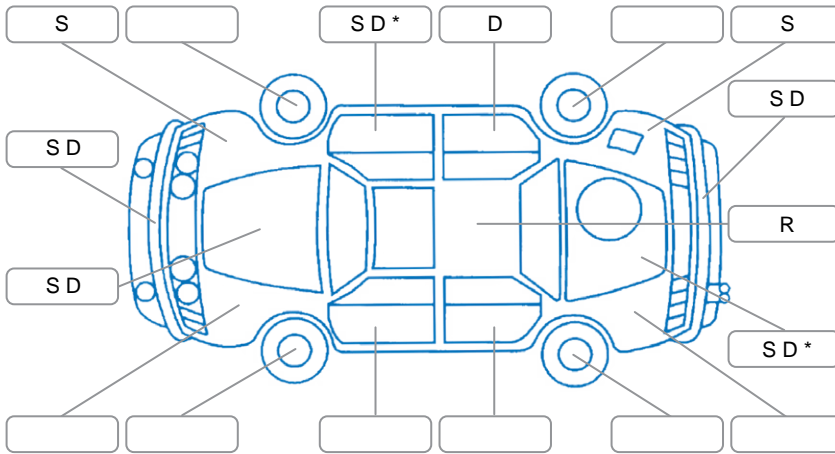

Report ID:	28,149,570	Version:	1
Created:	30 Apr 2026		

Make:	Mazda	Model:	Bt-50
Body Style:	Utility	Year:	2018
Rego No.:	LPC852	Rego Expiry:	13 Aug 2026
WoF Expiry:	04 May 2027	Odometer:	178,467 Kms
Good No.:	28149570	VIN:	MMOUR0YG100804848
Next Service:	184,998 kms	Service History:	Yes

Key
 S = Scratch R = Rust C = Crack * = Decals W = Significant scuffs
 D = Dent PT = Paint defect P = Pin dent SC = Stone Chips

Note: some defects and blemishes may not be displayed in the diagram

Body Inspection Comments

L inner tail light damage, note underneath start rust, transmission rear seal leak.

Conditions During Body Inspection Wet

Under Carriage and Under Bonnet Inspection Comments

Interior Comments

Seats:	Average
Carpets:	Average
Panels:	Average
Dashboard:	Average