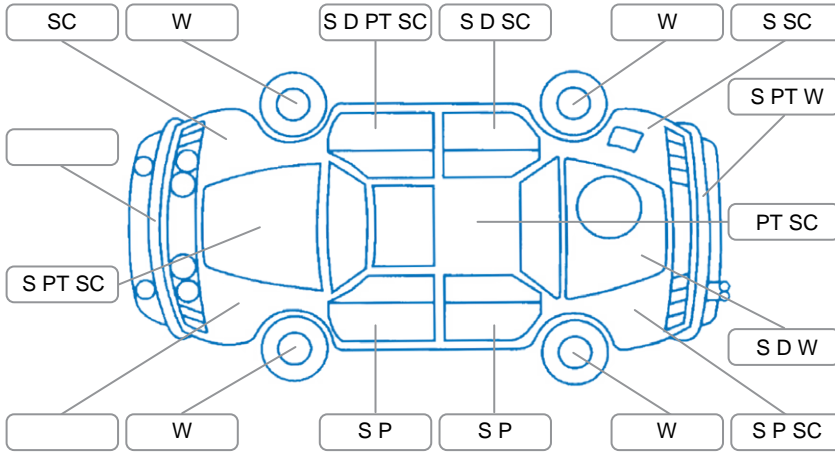

Report ID:	28,149,504	Version:	2
Created:	01 May 2026		

Make:	Ford	Model:	Falcon
Body Style:	Sedan	Year:	2014
Rego No.:	RLH129	Rego Expiry:	18 Jul 2026
WoF Expiry:	13 Aug 2026	Odometer:	119,471 Kms
Good No.:	28149504	VIN:	6FPAAAJGSWEY57571
Next Service:	N/A	Service History:	No

Key

S = Scratch R = Rust C = Crack * = Decals W = Significant scuffs
 D = Dent PT = Paint defect P = Pin dent SC = Stone Chips

Note: some defects and blemishes may not be displayed in the diagram

Body Inspection Comments

- Fog lights missing
- Lower front grille missing
- Windscreen delaminating on right side

Conditions During Body Inspection: Dry

Under Carriage and Under Bonnet Inspection Comments

- Rear-wheel drive
- Major oil leak (would advise further inspection) after market BOV-blow off valve

Interior Comments

Seats:	Average
Carpets:	Good
Panels:	Good
Dashboard:	Good

General Comments

Hood lining is sagging
 when road testing the traction control light comes on and then a DSC fault warning appears