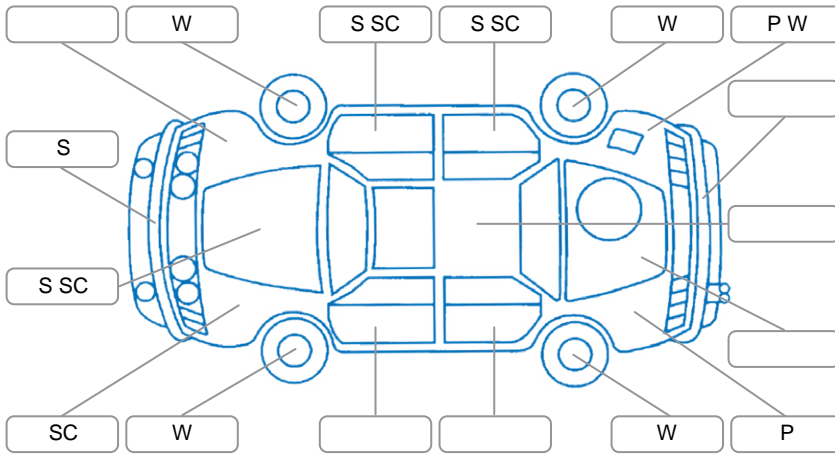

Report ID:	28,149,455	Version:	1
Created:	06 May 2026		

Make:	BMW	Model:	X1
Body Style:	Wagon	Year:	2011
Rego No.:	RGY509	Rego Expiry:	09 Nov 2026
WoF Expiry:	07 Oct 2026	Odometer:	177,370 Kms
Good No.:	28149455	VIN:	WBAVL32040VP94917
Next Service:	172,458 km	Service History:	No

Key
 S = Scratch R = Rust C = Crack * = Decals W = Significant scuffs
 D = Dent PT = Paint defect P = Pin dent SC = Stone Chips

Note: some defects and blemishes may not be displayed in the diagram

Body Inspection Comments

Rear reverse camera damaged.
 Headliner sagging.

Conditions During Body Inspection Dry

Under Carriage and Under Bonnet Inspection Comments

RWD, Excessive oil leak underside.
 Suspect 1 of the engine pulleys making a whining noise on load and on idle.
 Coolant reservoir internal floater gauge for coolant level broken - Coolant level in reservoir low.

Interior Comments

Seats:	Average
Carpets:	Average
Panels:	Poor
Dashboard:	Average

General Comments

Suspect Fuel gauge or unit faulty digital reading fluctuating.

Road Conditions During Test Drive	Dry		
Engine Timing Mechanism	Timing Chain		
Evidence of Cam Belt Replacement	<input type="checkbox"/> Yes	<input type="checkbox"/> No	Kms
Inspected by:	Imraan Bryant		
Published by:	Erin White		
Inspection Date:	01 May 2026		