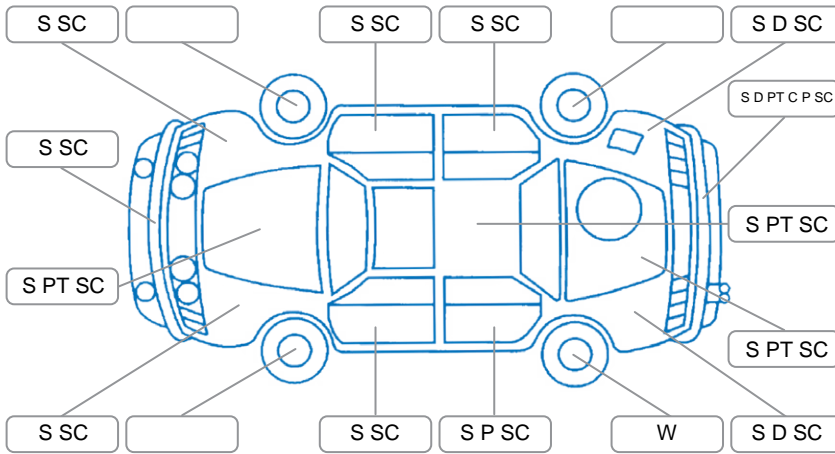

Report ID:	28,149,280	Version:	1
Created:	30 Apr 2026		

Make:	Suzuki	Model:	Swift
Body Style:	Hatchback	Year:	2012
Rego No.:	LJA86	Rego Expiry:	25 Aug 2026
WoF Expiry:	13 Aug 2026	Odometer:	226,241 Kms
Good No.:	28149280	VIN:	7AT0GK0CX17202671
Next Service:		Service History:	No

Key

S = Scratch R = Rust C = Crack * = Decals W = Significant scuffs
 D = Dent PT = Paint defect P = Pin dent SC = Stone Chips

Note: some defects and blemishes may not be displayed in the diagram

Body Inspection Comments

Conditions During Body Inspection: Dry

Under Carriage and Under Bonnet Inspection Comments

Front wheel drive

Interior Comments

Seats:	Good
Carpets:	Good
Panels:	Good
Dashboard:	Good

General Comments

Drives well