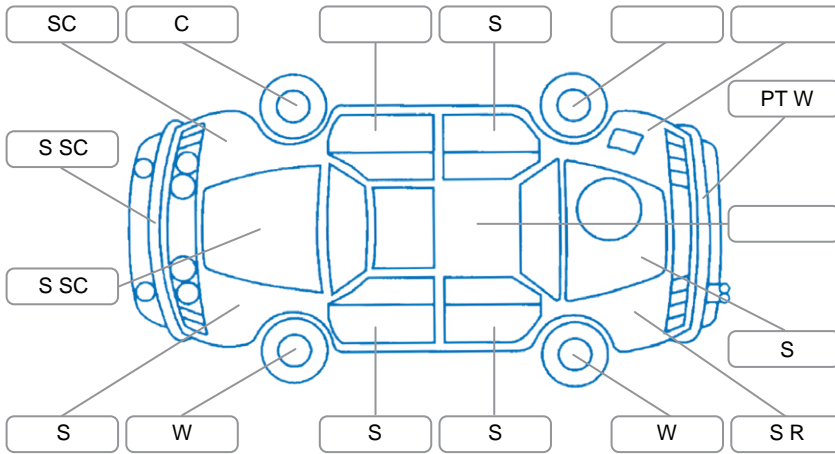

Report ID:	28,149,116	Version:	2
Created:	02 May 2026		

Make:	Toyota	Model:	Corolla
Body Style:	Sedan	Year:	2013
Rego No.:	PLY185	Rego Expiry:	07 Sep 2026
WoF Expiry:	16 May 2027	Odometer:	34,174 Kms
Good No.:	28149116	VIN:	7AT0H607X22043517
Next Service:	44000kms	Service History:	No

Key
 S = Scratch R = Rust C = Crack * = Decals W = Significant scuffs
 D = Dent PT = Paint defect P = Pin dent SC = Stone Chips

Note: some defects and blemishes may not be displayed in the diagram

Body Inspection Comments