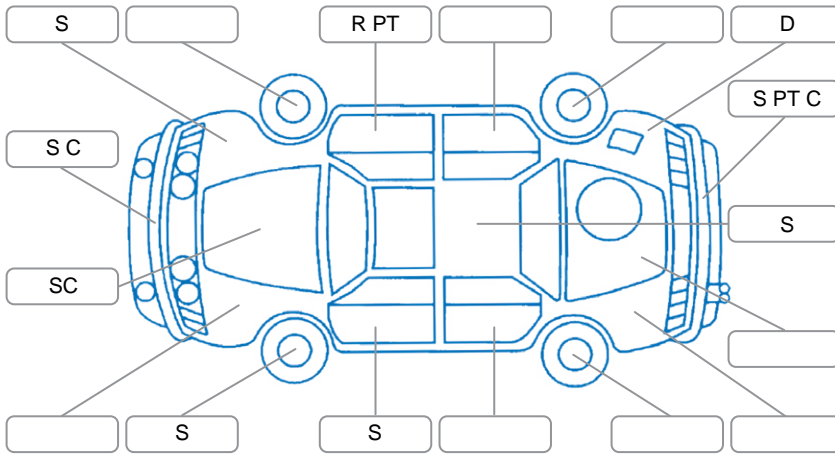

Report ID:	28,149,042	Version:	1
Created:	28 Apr 2026		

Make:	Mazda	Model:	Demio
Body Style:	Hatchback	Year:	2016
Rego No.:	QMU591	Rego Expiry:	01 Oct 2025
WoF Expiry:	01 Jan 2026	Odometer:	85,507 Kms
Good No.:	28149042	VIN:	7AT0C12HX24165785
Next Service:	81163	Service History:	No

Key
 S = Scratch R = Rust C = Crack * = Decals W = Significant scuffs
 D = Dent PT = Paint defect P = Pin dent SC = Stone Chips

Note: some defects and blemishes may not be displayed in the diagram

Body Inspection Comments

Rear bumper damage ,front bumper garnish damage,

Conditions During Body Inspection

Under Carriage and Under Bonnet Inspection Comments

Engine oil leak,

Interior Comments

Seats:	Average
Carpets:	Average
Panels:	Average
Dashboard:	Average