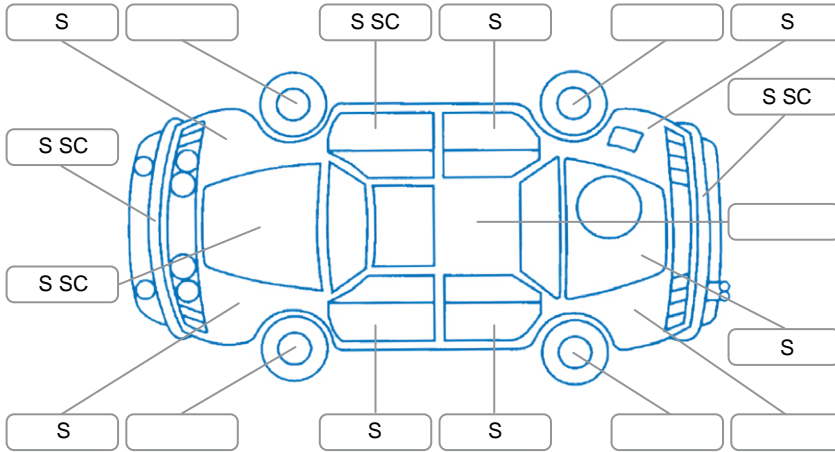

Report ID:	28,149,019	Version:	3
Created:	30 Apr 2026		

Make:	Mazda	Model:	CX-7
Body Style:	Wagon	Year:	2009
Rego No.:	KLM36	Rego Expiry:	16 Jun 2026
WoF Expiry:	18 Mar 2027	Odometer:	309,215 Kms
Good No.:	28149019	VIN:	JM0ER103200200346
Next Service:	295,500	Service History:	No

Key

S = Scratch R = Rust C = Crack * = Decals W = Significant scuffs
 D = Dent PT = Paint defect P = Pin dent SC = Stone Chips

Note: some defects and blemishes may not be displayed in the diagram

Body Inspection Comments

Grill cracked

Conditions During Body Inspection

Dry

Under Carriage and Under Bonnet Inspection Comments

AWD
 Battery not secured
 Rear sway bar links worn
 Engine oil leak

Interior Comments

Seats:	small hole in drivers seat, average
Carpets:	Average
Panels:	Average
Dashboard:	Average