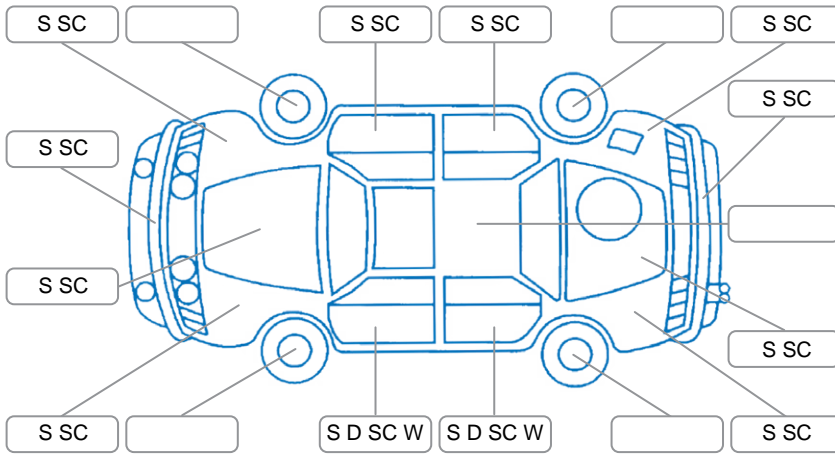

Report ID:	28,148,956	Version:	1
Created:	29 Apr 2026		

Make:	Nissan	Model:	Note
Body Style:	Hatchback	Year:	2012
Rego No.:	LJD322	Rego Expiry:	25 Oct 2026
WoF Expiry:	16 Jan 2027	Odometer:	179,391 Kms
Good No.:	28148956	VIN:	7AT0DH79X18010647
Next Service:	184300	Service History:	No

Key

S = Scratch R = Rust C = Crack * = Decals W = Significant scuffs
 D = Dent PT = Paint defect P = Pin dent SC = Stone Chips

Note: some defects and blemishes may not be displayed in the diagram

Body Inspection Comments

Headlights dull/

Conditions During Body Inspection

Dry

Under Carriage and Under Bonnet Inspection Comments

2wd/fl tie-rod split/engine oil seepage/

Interior Comments

Seats:	Average
Carpets:	Average
Panels:	Average
Dashboard:	Average