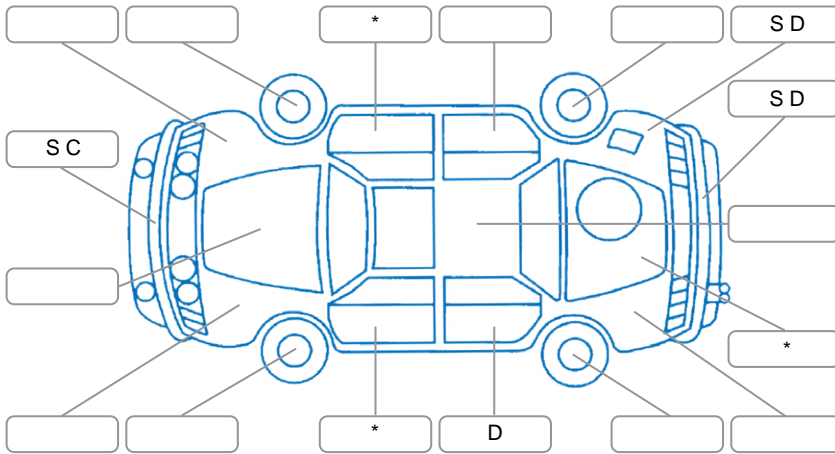

Report ID:	28,148,885	Version:	3
Created:	20 May 2026		

Make:	Mitsubishi	Model:	Triton
Body Style:	Utility	Year:	2021
Rego No.:	NEM953	Rego Expiry:	30 Nov 2026
WoF Expiry:	03 Feb 2027	Odometer:	79,514 Kms
Good No.:	28148885	VIN:	MMAJLKK10MH003094
Next Service:	91,400 kms	Service History:	Yes

Key
 S = Scratch R = Rust C = Crack * = Decals W = Significant scuffs
 D = Dent PT = Paint defect P = Pin dent SC = Stone Chips

Note: some defects and blemishes may not be displayed in the diagram

Body Inspection Comments

Canopy L side window lock broken, inter roof glass holder faulty, Both side tyre cracked, note: minor underbody rust pass.

Conditions During Body Inspection Dry

Under Carriage and Under Bonnet Inspection Comments