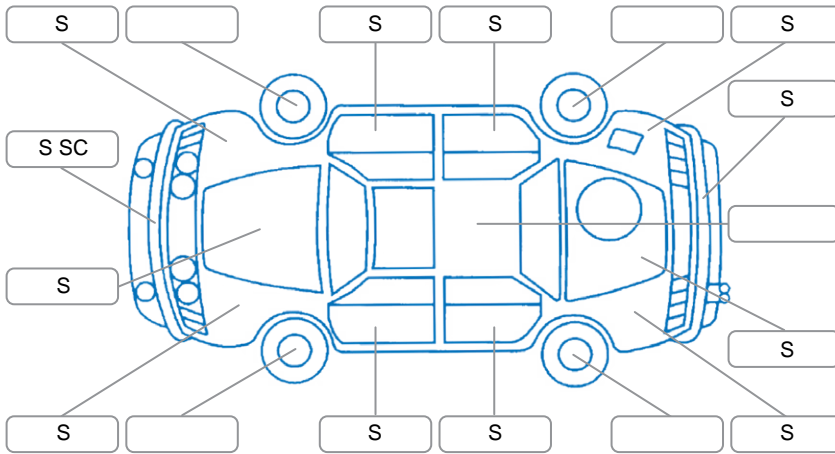

Report ID:	28,148,790	Version:	1
Created:	04 Jun 2026		

Make:	Toyota	Model:	Landcruiser Prado
Body Style:	SUV	Year:	2007
Rego No.:	EGT101	Rego Expiry:	24 Sep 2026
WoF Expiry:	08 Jun 2027	Odometer:	350,965 Kms
Good No.:	28148790	VIN:	JTEBU25J805104289
Next Service:	360000	Service History:	No

**Key**  
 S = Scratch    R = Rust    C = Crack    \* = Decals    W = Significant scuffs  
 D = Dent    PT = Paint defect    P = Pin dent    SC = Stone Chips

Note: some defects and blemishes may not be displayed in the diagram