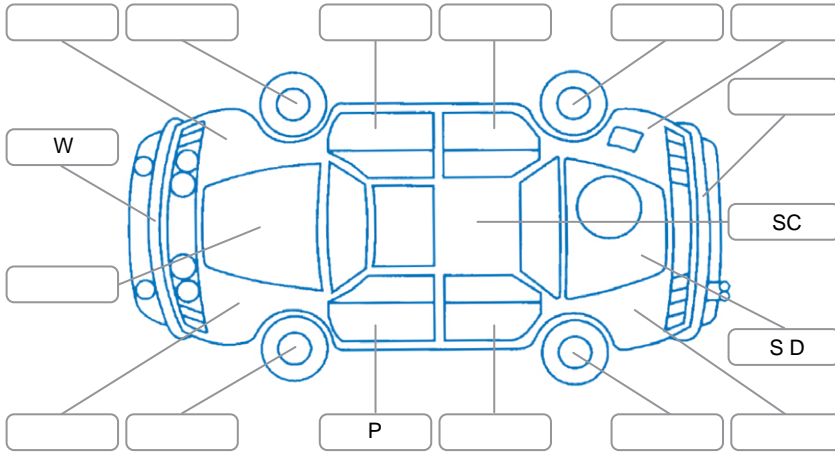

Report ID:	28,148,676	Version:	2
Created:	15 May 2026		

Make:	KIA	Model:	Sorento R
Body Style:	SUV	Year:	2012
Rego No.:	GEP585	Rego Expiry:	12 Jun 2026
WoF Expiry:	20 Apr 2027	Odometer:	229,911 Kms
Good No.:	28148676	VIN:	KNAKU814MC5253033
Next Service:	239,000 Kms	Service History:	No

**Key**

S = Scratch    R = Rust    C = Crack    \* = Decals    W = Significant scuffs  
 D = Dent    PT = Paint defect    P = Pin dent    SC = Stone Chips

Note: some defects and blemishes may not be displayed in the diagram