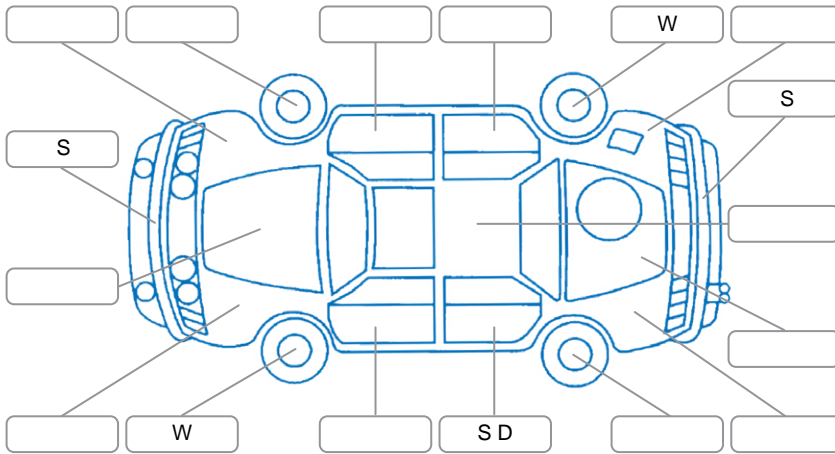

Report ID:	28,148,653	Version:	2
Created:	02 Jun 2026		

Make:	KIA	Model:	Sportage
Body Style:	SUV	Year:	2016
Rego No.:	KCJ462	Rego Expiry:	29 Sep 2026
WoF Expiry:	10 Feb 2027	Odometer:	124,775 Kms
Good No.:	28148653	VIN:	KNAPN81AMG7146108
Next Service:	133,000 kms	Service History:	Yes

Key
 S = Scratch R = Rust C = Crack * = Decals W = Significant scuffs
 D = Dent PT = Paint defect P = Pin dent SC = Stone Chips

Note: some defects and blemishes may not be displayed in the diagram

Body Inspection Comments

Conditions During Body Inspection	Dry
-----------------------------------	-----

Under Carriage and Under Bonnet Inspection Comments

Fwd

Interior Comments

Seats:	Good
Carpets:	Good
Panels:	Tailgate trim left scratches
Dashboard:	Steering wheel cover torn