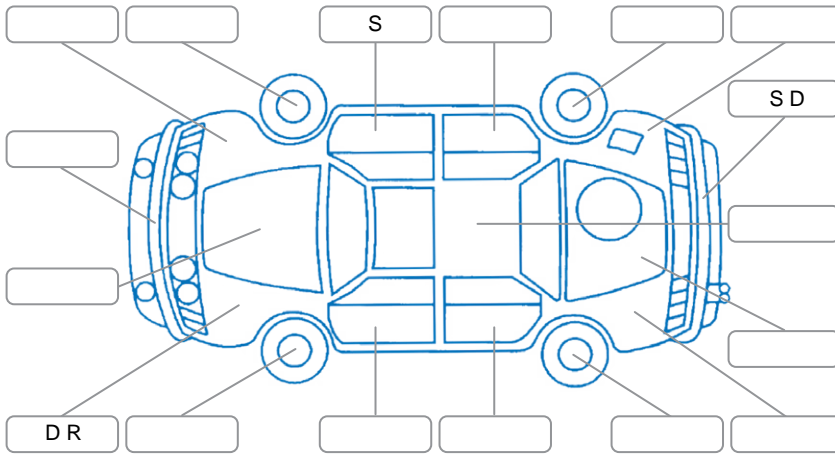

Key
 S = Scratch R = Rust C = Crack * = Decals W = Significant scuffs
 D = Dent PT = Paint defect P = Pin dent SC = Stone Chips

Note: some defects and blemishes may not be displayed in the diagram

Body Inspection Comments

Conditions During Body Inspection: Dry

Under Carriage and Under Bonnet Inspection Comments

Interior Comments

Seats:	Good
Carpets:	Good
Panels:	Good
Dashboard:	Good

General Comments

Canopy has not been tested for weather tightness.