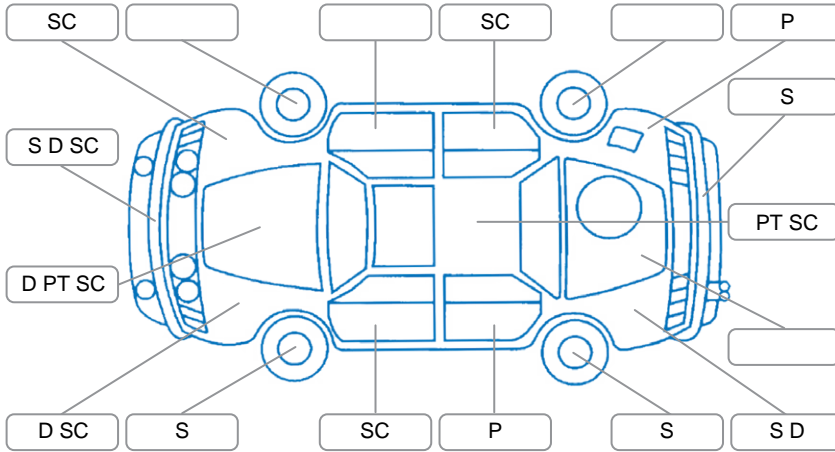

Report ID:	28,148,567	Version:	1
Created:	30 Apr 2026		

Make:	Mitsubishi	Model:	Outlander
Body Style:	Wagon	Year:	2006
Rego No.:	LQK253	Rego Expiry:	02 Jun 2026
WoF Expiry:	09 Oct 2026	Odometer:	186,454 Kms
Good No.:	28148567	VIN:	7AT0CJ3MX18023972
Next Service:	195000	Service History:	No

Key

S = Scratch R = Rust C = Crack * = Decals W = Significant scuffs
 D = Dent PT = Paint defect P = Pin dent SC = Stone Chips

Note: some defects and blemishes may not be displayed in the diagram

Body Inspection Comments

L/F Door Mirror Cover Broken,

Conditions During Body Inspection

Dry

Under Carriage and Under Bonnet Inspection Comments

Interior Comments

Seats:	Average
Carpets:	Average
Panels:	Average
Dashboard:	Good

General Comments