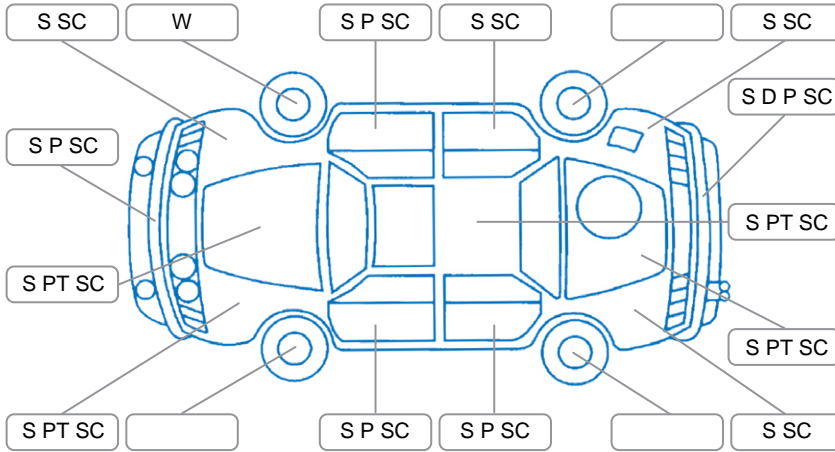

Report ID:	28,148,386	Version:	1
Created:	29 Apr 2026		

Make:	Nissan	Model:	Maxima
Body Style:	Sedan	Year:	2000
Rego No.:	FJH868	Rego Expiry:	04 Jun 2026
WoF Expiry:	25 Nov 2026	Odometer:	165,549 Kms
Good No.:	28148386	VIN:	JN1CCUA33A0082539
Next Service:		Service History:	No

Key

S = Scratch R = Rust C = Crack * = Decals W = Significant scuffs
 D = Dent PT = Paint defect P = Pin dent SC = Stone Chips

Note: some defects and blemishes may not be displayed in the diagram

Body Inspection Comments

Conditions During Body Inspection: Dry

Under Carriage and Under Bonnet Inspection Comments

Front wheel drive

Interior Comments

Seats:	Good
Carpets:	Good
Panels:	Good
Dashboard:	dash has multiple cracks/splits