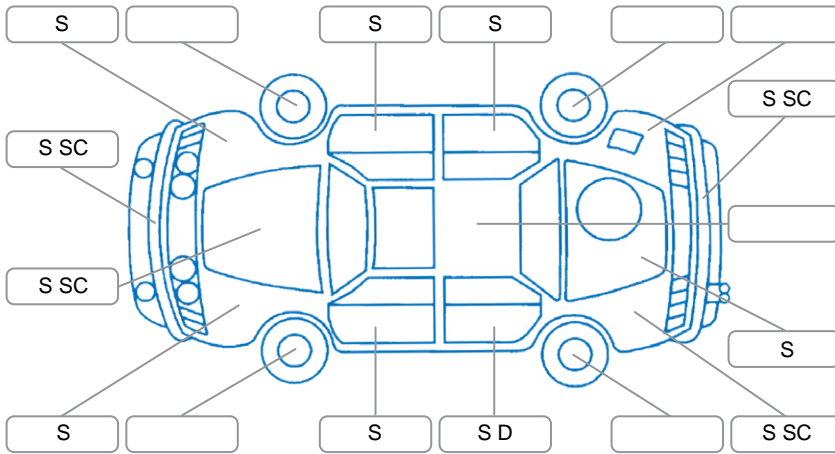

Report ID:	28,148,355	Version:	1
Created:	04 May 2026		

Make:	Holden	Model:	Captiva 7
Body Style:	SUV	Year:	2016
Rego No.:	RTL501	Rego Expiry:	19 Jun 2026
WoF Expiry:	15 May 2027	Odometer:	144,990 Kms
Good No.:	28148355	VIN:	KL3CD2659GB530094
Next Service:	157,000 Kms	Service History:	No

Key
 S = Scratch R = Rust C = Crack * = Decals W = Significant scuffs
 D = Dent PT = Paint defect P = Pin dent SC = Stone Chips

Note: some defects and blemishes may not be displayed in the diagram

Body Inspection Comments