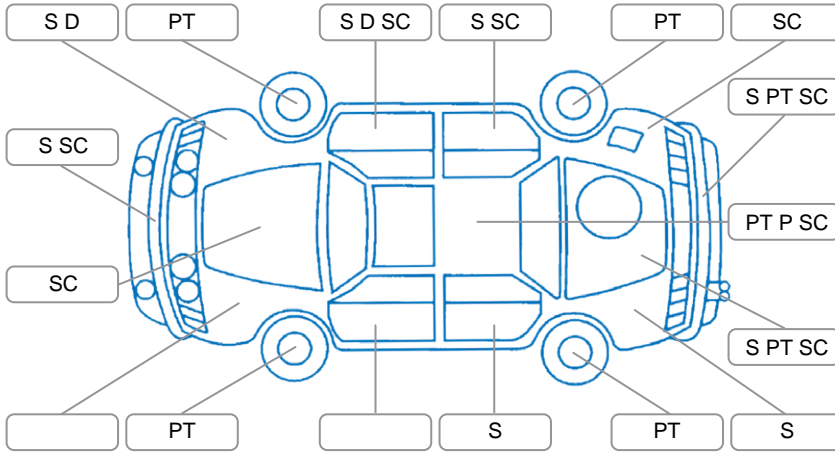

Report ID:	28,148,215	Version:	2
Created:	05 May 2026		

Make:	Toyota	Model:	Highlander
Body Style:	SUV	Year:	2010
Rego No.:	QTB809	Rego Expiry:	23 Jul 2026
WoF Expiry:	19 Aug 2026	Odometer:	290,437 Kms
Good No.:	28148215	VIN:	JTEES41A002160328
Next Service:	Unknown	Service History:	No

Key

S = Scratch R = Rust C = Crack * = Decals W = Significant scuffs
 D = Dent PT = Paint defect P = Pin dent SC = Stone Chips

Note: some defects and blemishes may not be displayed in the diagram

Body Inspection Comments

Moisture in LF guard indicator repeater.
 Drivers door window sash peeling.

Conditions During Body Inspection

Under Carriage and Under Bonnet Inspection Comments

Engine oil leak.

Interior Comments

Seats:	Good
Carpets:	Good
Panels:	Average, headliner fluffing.
Dashboard:	Good, steering wheel wearing.

General Comments

Cargo blind handle moulding missing.
 Knock in steering.
 Third row LH seatbelt webbing damaged.

Road Conditions During Test Drive	Dry		
Engine Timing Mechanism	Timing Chain		
Evidence of Cam Belt Replacement	<input type="checkbox"/> Yes	<input type="checkbox"/> No	Kms
Inspected by:	Troy Smith		
Published by:	Shanna Bullion		
Inspection Date:	29 Apr 2026		