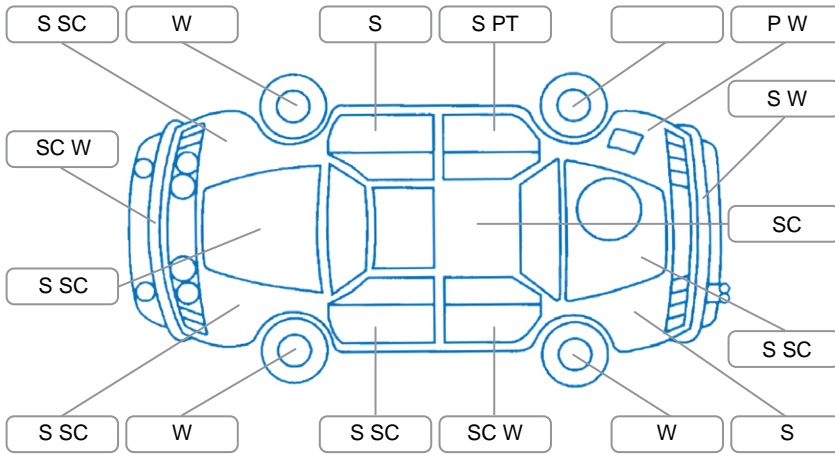

Report ID:	28,148,197	Version:	2
Created:	07 May 2026		

Make:	Mitsubishi	Model:	ASX
Body Style:	SUV	Year:	2017
Rego No.:	KKD720	Rego Expiry:	30 Sep 2026
WoF Expiry:	13 Feb 2027	Odometer:	119,241 Kms
Good No.:	28148197	VIN:	JMFXLGA8WHZ000543
Next Service:	132,000km	Service History:	Yes

Key
 S = Scratch R = Rust C = Crack * = Decals W = Significant scuffs
 D = Dent PT = Paint defect P = Pin dent SC = Stone Chips

Note: some defects and blemishes may not be displayed in the diagram

Body Inspection Comments

Conditions During Body Inspection: Dry

Under Carriage and Under Bonnet Inspection Comments

4 wheel drive

Interior Comments

Seats:	Good
Carpets:	Average
Panels:	Good
Dashboard:	Good

General Comments

Road Conditions During Test Drive	Dry	
Engine Timing Mechanism	Timing Chain	
Evidence of Cam Belt Replacement	<input type="checkbox"/> Yes <input type="checkbox"/> No	Kms
Inspected by:	Rowan Fey	
Published by:	Gabriel Peixoto	
Inspection Date:	28 Apr 2026	