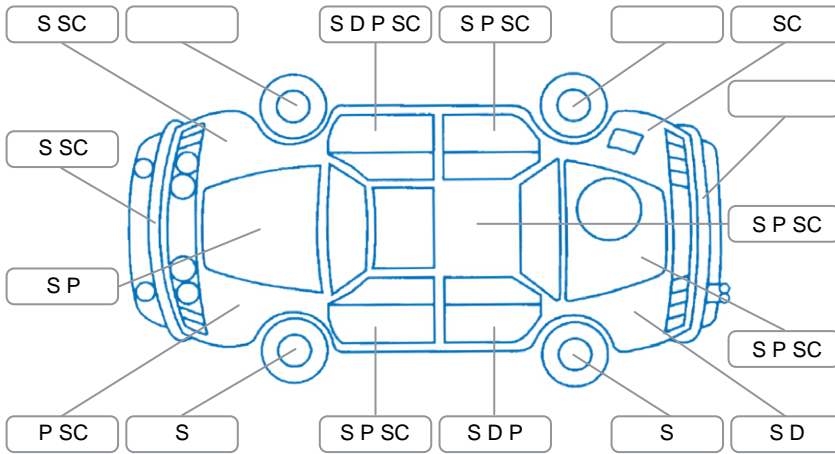

Report ID:	28,148,184	Version:	3
Created:	14 May 2026		

Make:	Subaru	Model:	Forester
Body Style:	SUV	Year:	2018
Rego No.:	LWB739	Rego Expiry:	21 May 2026
WoF Expiry:	18 May 2027	Odometer:	196,150 Kms
Good No.:	28148184	VIN:	JF2SK9KL5KG002430
Next Service:	209,800 Kms	Service History:	No

**Key**  
 S = Scratch    R = Rust    C = Crack    \* = Decals    W = Significant scuffs  
 D = Dent    PT = Paint defect    P = Pin dent    SC = Stone Chips

Note: some defects and blemishes may not be displayed in the diagram

### Body Inspection Comments

Both rear wheel arches/door jams dented and scratched.

Conditions During Body Inspection

Dry