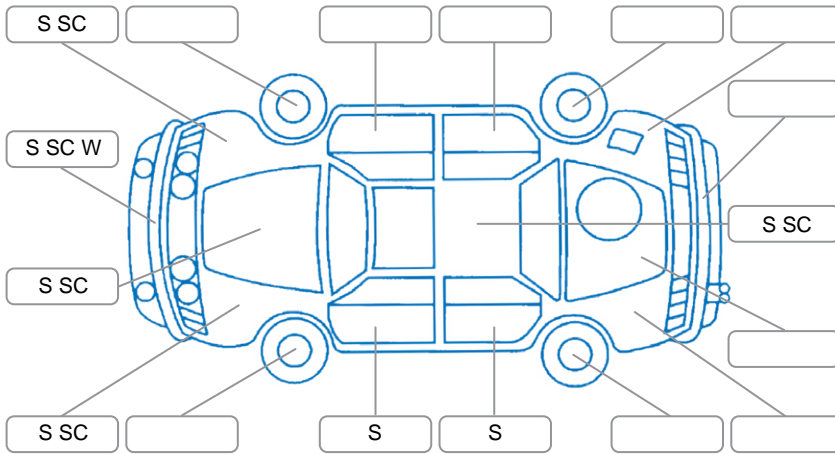

Report ID:	28,148,166	Version:	2
Created:	04 May 2026		

Make:	Honda	Model:	Civic
Body Style:	Sedan	Year:	2007
Rego No.:	EAF123	Rego Expiry:	11 Jul 2026
WoF Expiry:	15 May 2027	Odometer:	137,866 Kms
Good No.:	28148166	VIN:	JHMFD16807S216259
Next Service:	142,000	Service History:	Yes

Key
 S = Scratch R = Rust C = Crack * = Decals W = Significant scuffs
 D = Dent PT = Paint defect P = Pin dent SC = Stone Chips

Note: some defects and blemishes may not be displayed in the diagram

Body Inspection Comments