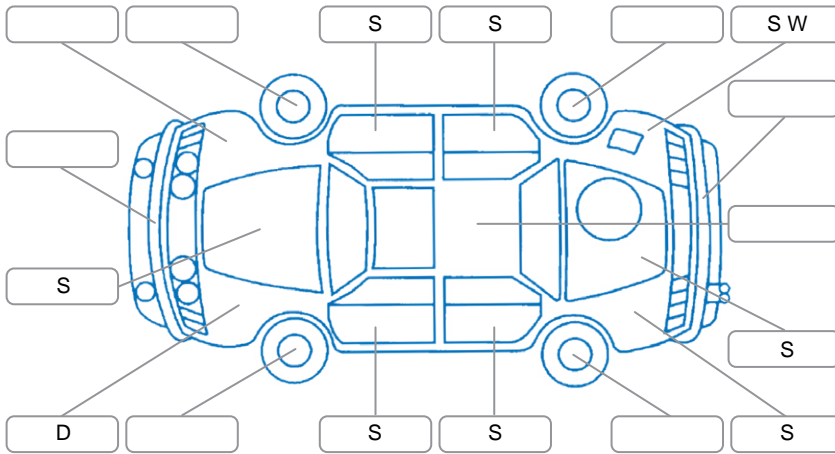

Report ID:	28,148,150	Version:	1
Created:	29 May 2026		

Make:	Nissan	Model:	Navara
Body Style:	Utility	Year:	2016
Rego No.:	KFN227	Rego Expiry:	27 Feb 2027
WoF Expiry:	12 Jun 2027	Odometer:	239,869 Kms
Good No.:	28148150	VIN:	MNTCB4D23A0016544
Next Service:	no service sticker	Service History:	No

Key
 S = Scratch R = Rust C = Crack * = Decals W = Significant scuffs
 D = Dent PT = Paint defect P = Pin dent SC = Stone Chips

Note: some defects and blemishes may not be displayed in the diagram

Body Inspection Comments

Conditions During Body Inspection	Dry
-----------------------------------	-----

Under Carriage and Under Bonnet Inspection Comments

Interior Comments

Seats:	drivers seat outer edge wear.
Carpets:	Average
Panels:	Average
Dashboard:	Average