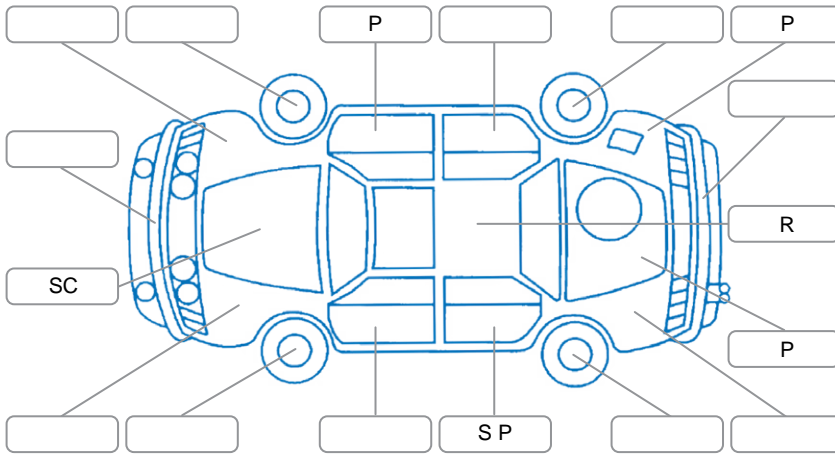

Report ID:	28,148,081	Version:	2
Created:	07 May 2026		

Make:	Ford	Model:	Ranger
Body Style:	Utility	Year:	2023
Rego No.:	PWZ823	Rego Expiry:	08 May 2027
WoF Expiry:	09 May 2027	Odometer:	66,745 Kms
Good No.:	28148081	VIN:	MNACMFE60NW259990
Next Service:	73,000Kms	Service History:	Yes

Key
 S = Scratch R = Rust C = Crack * = Decals W = Significant scuffs
 D = Dent PT = Paint defect P = Pin dent SC = Stone Chips

Note: some defects and blemishes may not be displayed in the diagram

Body Inspection Comments

Fresh Cut & Polish!

Conditions During Body Inspection Dry

Under Carriage and Under Bonnet Inspection Comments

Interior Comments

Seats:	Good
Carpets:	Good
Panels:	Good
Dashboard:	Good

General Comments

Road Conditions During Test Drive	Dry	
Engine Timing Mechanism	Timing Chain	
Evidence of Cam Belt Replacement	<input type="checkbox"/> Yes <input type="checkbox"/> No	Kms
Inspected by:	Sione Mae	
Published by:	Bruce Sreaton	
Inspection Date:	30 Apr 2026	