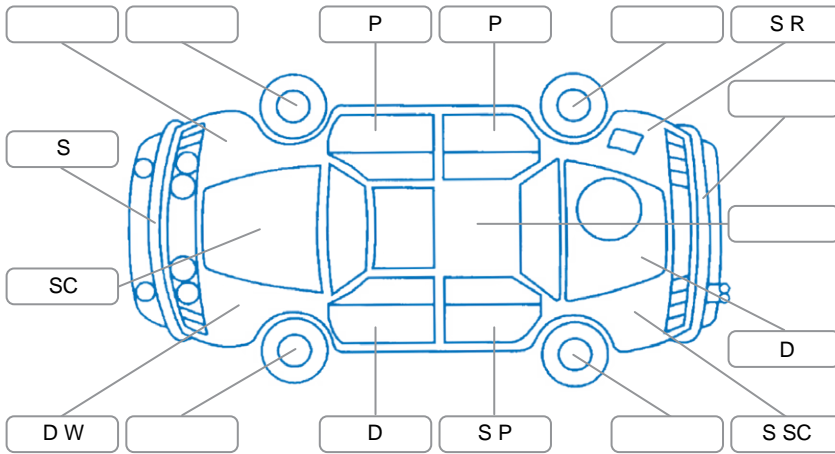

Report ID:	28,148,052	Version:	1
Created:	28 Apr 2026		

Make:	Toyota	Model:	Hilux
Body Style:	Utility	Year:	2018
Rego No.:	LMY723	Rego Expiry:	26 Jul 2026
WoF Expiry:	05 Jul 2026	Odometer:	100,945 Kms
Good No.:	28148052	VIN:	MR0KA3CD101211810
Next Service:	107300	Service History:	Yes

Key
 S = Scratch R = Rust C = Crack * = Decals W = Significant scuffs
 D = Dent PT = Paint defect P = Pin dent SC = Stone Chips

Note: some defects and blemishes may not be displayed in the diagram

Body Inspection Comments

Front bull bar dented

Conditions During Body Inspection

Dry

Under Carriage and Under Bonnet Inspection Comments

Underbody surface rust
 Subframe rust

Interior Comments

Seats:	Good
Carpets:	Good
Panels:	Good
Dashboard:	Good