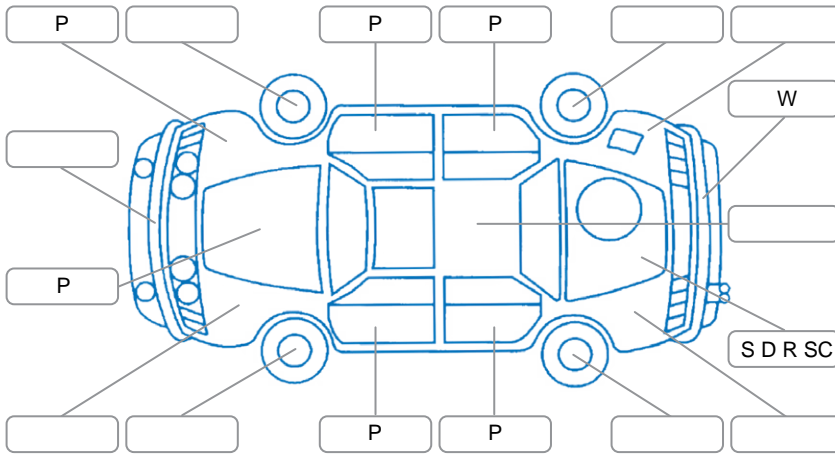

Report ID:	28,148,023	Version:	1
Created:	30 Apr 2026		

Make:	Toyota	Model:	Hiace
Body Style:	Van	Year:	2020
Rego No.:	MQH534	Rego Expiry:	31 Jul 2026
WoF Expiry:	27 Mar 2027	Odometer:	57,388 Kms
Good No.:	28148023	VIN:	JTFTA3AP008008227
Next Service:	71000	Service History:	Yes

Key

S = Scratch R = Rust C = Crack * = Decals W = Significant scuffs
 D = Dent PT = Paint defect P = Pin dent SC = Stone Chips

Note: some defects and blemishes may not be displayed in the diagram

Body Inspection Comments

Windscreen stone chip not in CVA
 Right B pillar pin dent
 Left B pillar pin dent
 Left sill dented

Conditions During Body Inspection Dry

Under Carriage and Under Bonnet Inspection Comments

Interior Comments