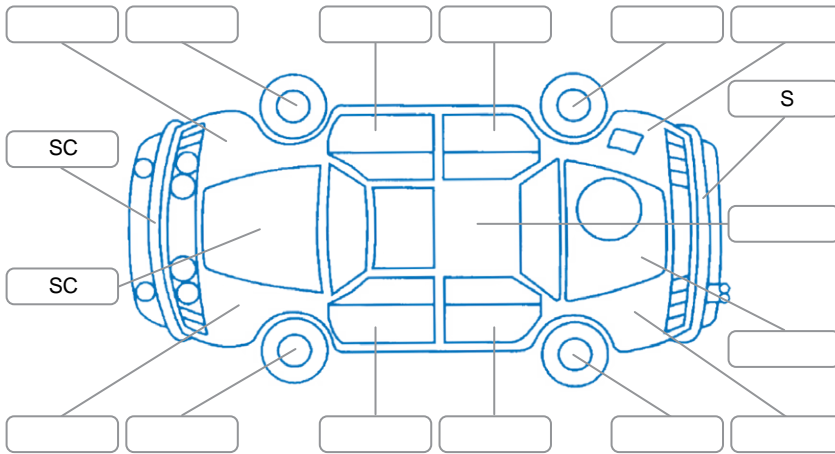

Report ID:	28,148,006	Version:	2
Created:	04 May 2026		

Make:	Toyota	Model:	Rav4
Body Style:	SUV	Year:	2022
Rego No.:	PCF960	Rego Expiry:	06 Sep 2026
WoF Expiry:	16 Mar 2027	Odometer:	85,364 Kms
Good No.:	28148006	VIN:	JTMEW3FVX0D562621
Next Service:	90,000kms	Service History:	Yes

Key
 S = Scratch R = Rust C = Crack * = Decals W = Significant scuffs
 D = Dent PT = Paint defect P = Pin dent SC = Stone Chips

Note: some defects and blemishes may not be displayed in the diagram

Body Inspection Comments