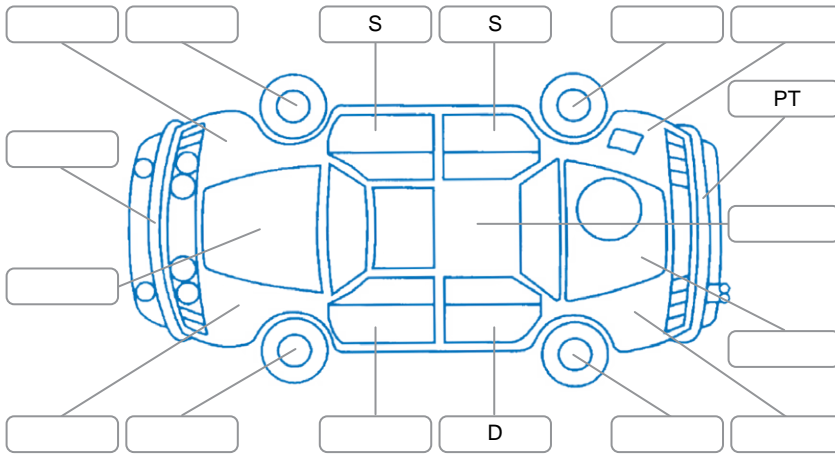

Report ID:	28,147,980	Version:	1
Created:	29 Apr 2026		

Make:	Honda	Model:	HR-V
Body Style:	SUV	Year:	2019
Rego No.:	NCT234	Rego Expiry:	08 May 2026
WoF Expiry:	12 May 2027	Odometer:	52,657 Kms
Good No.:	28147980	VIN:	MRHRU5830LP060911
Next Service:	59,406 Kms	Service History:	No

Key

S = Scratch R = Rust C = Crack * = Decals W = Significant scuffs
 D = Dent PT = Paint defect P = Pin dent SC = Stone Chips

Note: some defects and blemishes may not be displayed in the diagram

Body Inspection Comments

Conditions During Body Inspection: Dry

Under Carriage and Under Bonnet Inspection Comments

Interior Comments

Seats:	Good
Carpets:	Good
Panels:	Good
Dashboard:	Good

General Comments

Road Conditions During Test Drive	Dry		
Engine Timing Mechanism	Timing Chain		
Evidence of Cam Belt Replacement	<input type="checkbox"/> Yes	<input type="checkbox"/> No	Kms
Inspected by:	Kees Gould		
Published by:	Kieran Driver		
Inspection Date:	29 Apr 2026		