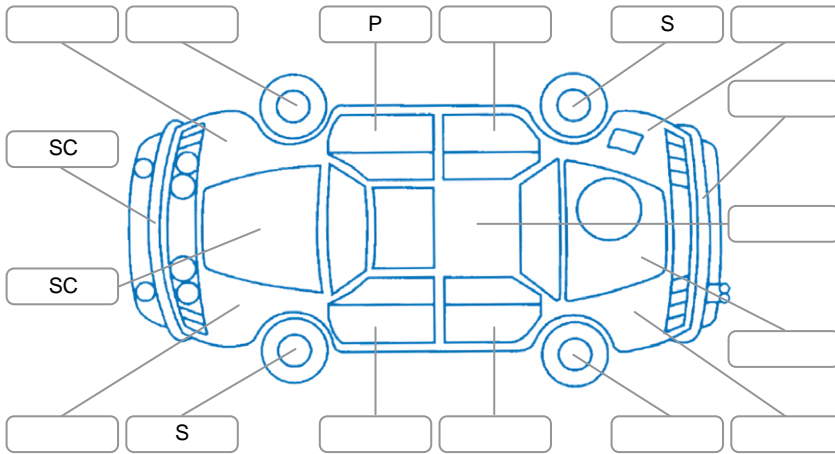

Report ID:	28,147,967	Version:	2
Created:	14 May 2026		

Make:	Mercedes-Benz	Model:	S350
Body Style:	Sedan	Year:	2010
Rego No.:	NGG760	Rego Expiry:	21 Jul 2026
WoF Expiry:	24 Apr 2027	Odometer:	129,143 Kms
Good No.:	28147967	VIN:	WDD2210562A261268
Next Service:	139,147KMs	Service History:	No

Key
 S = Scratch R = Rust C = Crack * = Decals W = Significant scuffs
 D = Dent PT = Paint defect P = Pin dent SC = Stone Chips

Note: some defects and blemishes may not be displayed in the diagram

Body Inspection Comments

Conditions During Body Inspection: Dry

Under Carriage and Under Bonnet Inspection Comments

Interior Comments

Seats:	Good
Carpets:	Good
Panels:	Good
Dashboard:	Good

General Comments

Road Conditions During Test Drive	Dry	
Engine Timing Mechanism	Timing Chain	
Evidence of Cam Belt Replacement	<input type="checkbox"/> Yes <input type="checkbox"/> No	Kms
Inspected by:	LukaAjitvan Woerden	
Published by:	Cody O'Neill	
Inspection Date:	28 Apr 2026	