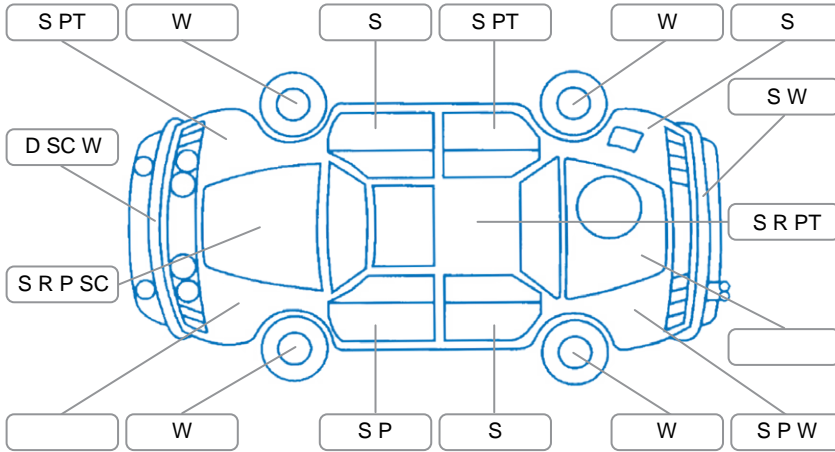

Report ID:	28,147,922	Version:	1
Created:	29 Apr 2026		

Make:	Hyundai	Model:	Getz
Body Style:	Hatchback	Year:	2006
Rego No.:	DJQ400	Rego Expiry:	20 Mar 2026
WoF Expiry:	22 Apr 2027	Odometer:	217,001 Kms
Good No.:	28147922	VIN:	KMHBT51DR6U510842
Next Service:	196,000 Kms	Service History:	Yes

Key
 S = Scratch R = Rust C = Crack * = Decals W = Significant scuffs
 D = Dent PT = Paint defect P = Pin dent SC = Stone Chips

Note: some defects and blemishes may not be displayed in the diagram

Body Inspection Comments

Paint peeling off of roof with surface rust present

Conditions During Body Inspection Dry

Under Carriage and Under Bonnet Inspection Comments

Front-wheel drive
 Engine oil weep

Interior Comments

Seats:	Good
Carpets:	Average
Panels:	Average
Dashboard:	Steering wheel worn, otherwise good