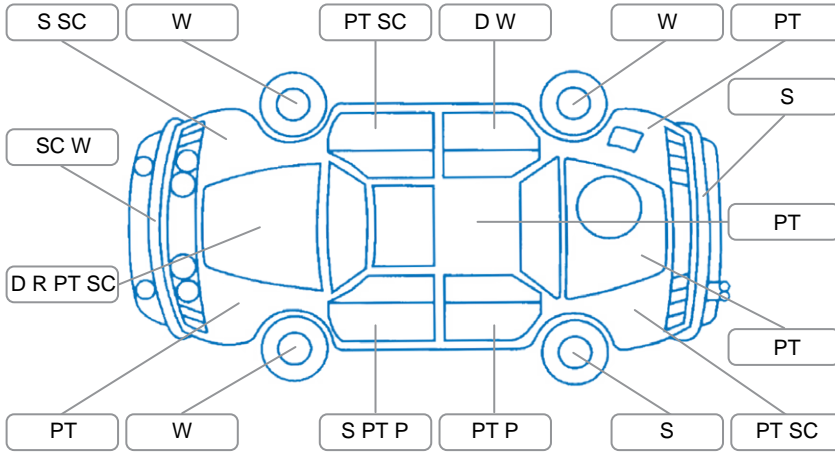

Report ID:	28,147,905	Version:	1
Created:	30 Apr 2026		

Make:	KIA	Model:	Soul
Body Style:	Hatchback	Year:	2010
Rego No.:	FJS784	Rego Expiry:	29 Oct 2026
WoF Expiry:	03 Jul 2026	Odometer:	164,414 Kms
Good No.:	28147905	VIN:	KNAJG553397034725
Next Service:	171,100 Kms	Service History:	No

### Key

S = Scratch    R = Rust    C = Crack    \* = Decals    W = Significant scuffs  
 D = Dent    PT = Paint defect    P = Pin dent    SC = Stone Chips

Note: some defects and blemishes may not be displayed in the diagram

### Body Inspection Comments

Left rear door plastic trim damaged/detaching  
 Significant dent on right side of bonnet with chip in headlight

Conditions During Body Inspection: Dry

### Under Carriage and Under Bonnet Inspection Comments

Front-wheel drive  
 Engine oil seep