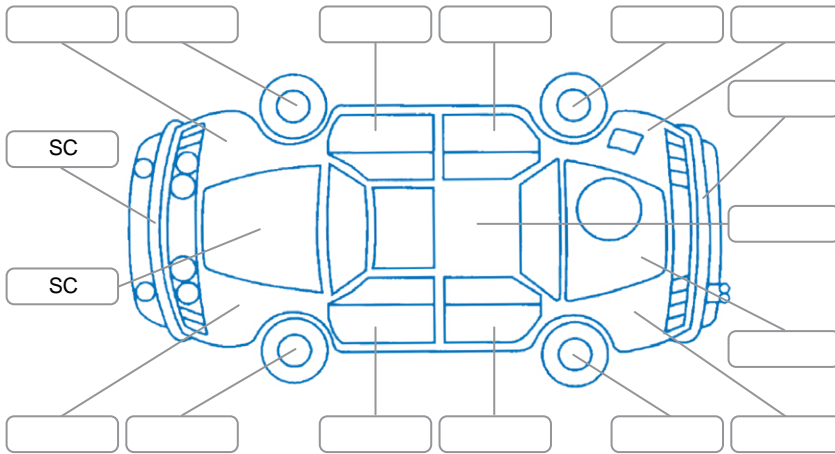

Key

S = Scratch R = Rust C = Crack * = Decals W = Significant scuffs
 D = Dent PT = Paint defect P = Pin dent SC = Stone Chips

Note: some defects and blemishes may not be displayed in the diagram

Body Inspection Comments

Stone chips in windscreen.

Conditions During Body Inspection

Dry

Under Carriage and Under Bonnet Inspection Comments

Interior Comments

Seats:	Good
Carpets:	Good
Panels:	Good
Dashboard:	Good

General Comments

Vehicle drove well.

Road Conditions During Test Drive

Dry

Engine Timing Mechanism

Timing Chain

Evidence of Cam Belt Replacement

Yes No

Kms