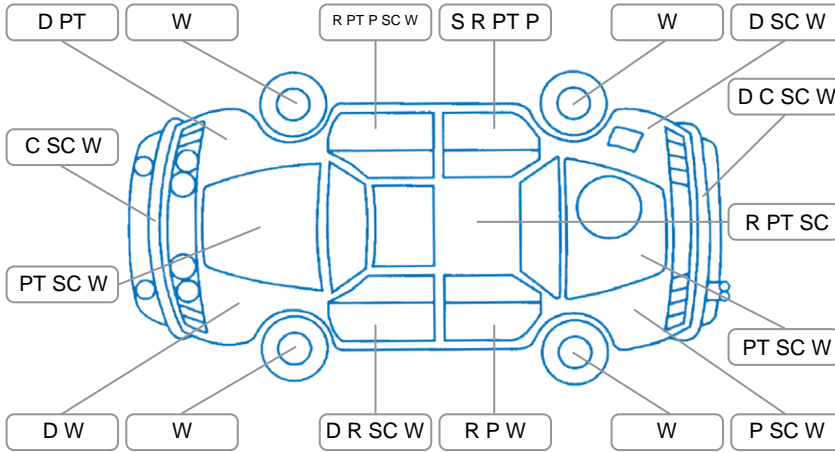

Report ID:	28,147,766	Version:	1
Created:	30 Apr 2026		

Make:	Toyota	Model:	Corolla
Body Style:	Hatchback	Year:	2007
Rego No.:	DSB555	Rego Expiry:	16 Jul 2026
WoF Expiry:	06 May 2026	Odometer:	154,481 Kms
Good No.:	28147766	VIN:	JTDKR22E900270430
Next Service:	157000	Service History:	No

### Key

S = Scratch    R = Rust    C = Crack    \* = Decals    W = Significant scuffs  
 D = Dent    PT = Paint defect    P = Pin dent    SC = Stone Chips

Note: some defects and blemishes may not be displayed in the diagram

### Under Carriage and Under Bonnet Inspection Comments

Underbody corrosion  
 Right CV boot rupture and leak