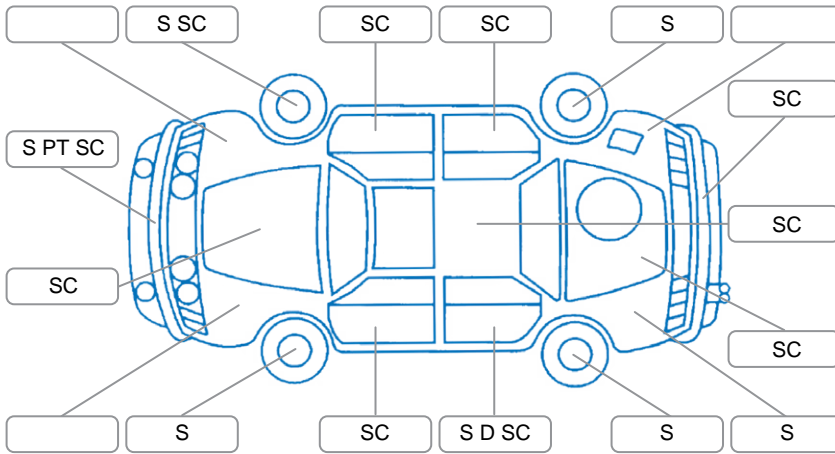

Report ID:	28,147,709	Version:	2
Created:	12 May 2026		

Make:	Mercedes-Benz	Model:	CLA250
Body Style:	Sedan	Year:	2015
Rego No.:	RQL828	Rego Expiry:	01 Mar 2027
WoF Expiry:	21 May 2027	Odometer:	148,985 Kms
Good No.:	28147709	VIN:	WDD1173442N185281
Next Service:	158,008 Kms	Service History:	No

Key
 S = Scratch R = Rust C = Crack * = Decals W = Significant scuffs
 D = Dent PT = Paint defect P = Pin dent SC = Stone Chips

Note: some defects and blemishes may not be displayed in the diagram

Body Inspection Comments

Conditions During Body Inspection: Dry

Under Carriage and Under Bonnet Inspection Comments

Interior Comments

Seats:	Good
Carpets:	Good
Panels:	Good
Dashboard:	Good

General Comments

Road Conditions During Test Drive	Dry	
Engine Timing Mechanism	Timing Chain	
Evidence of Cam Belt Replacement	<input type="checkbox"/> Yes <input type="checkbox"/> No	Kms
Inspected by:	Caleb Spicer Lee	
Published by:	Shanna Bullion	
Inspection Date:	29 Apr 2026	