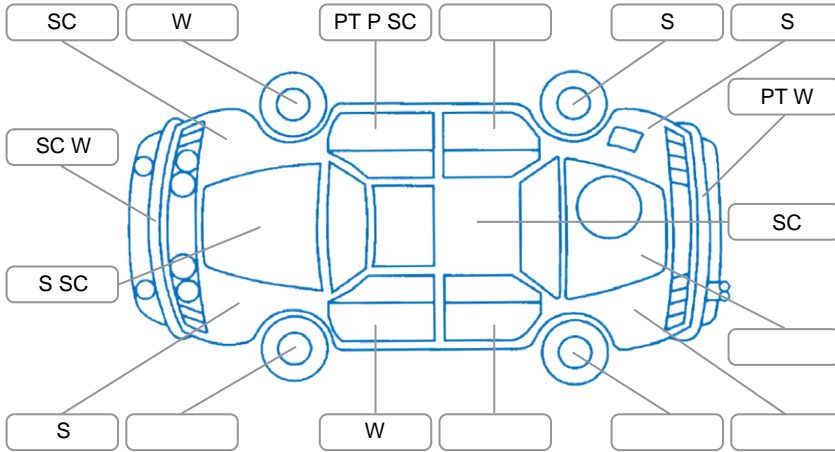

Report ID:	28,147,671	Version:	1
Created:	09 May 2026		

Make:	Ford	Model:	Focus
Body Style:	Hatchback	Year:	2020
Rego No.:	MTN600	Rego Expiry:	17 Jun 2026
WoF Expiry:	22 May 2027	Odometer:	98,612 Kms
Good No.:	28147671	VIN:	WFONXXGCHNLB20146
Next Service:	108,600 Kms	Service History:	Yes

Key
 S = Scratch R = Rust C = Crack * = Decals W = Significant scuffs
 D = Dent PT = Paint defect P = Pin dent SC = Stone Chips

Note: some defects and blemishes may not be displayed in the diagram

Body Inspection Comments

Right wing mirror indicator cracked

Conditions During Body Inspection

Dry

Under Carriage and Under Bonnet Inspection Comments

Front-wheel drive

Interior Comments

Seats:	Good
Carpets:	Good
Panels:	Good
Dashboard:	Good