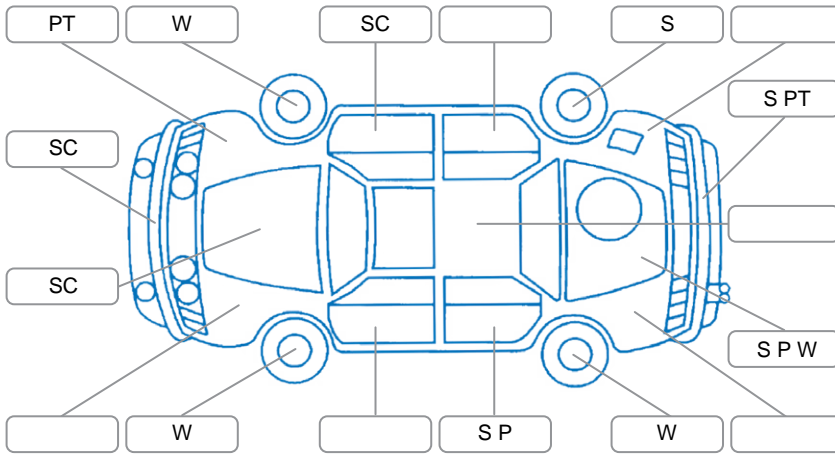

Report ID:	28,147,644	Version:	1
Created:	01 May 2026		

Make:	Mitsubishi	Model:	Eclipse Cross
Body Style:	SUV	Year:	2021
Rego No.:	NUW691	Rego Expiry:	15 Aug 2026
WoF Expiry:	16 Nov 2026	Odometer:	45,391 Kms
Good No.:	28147644	VIN:	JMFXDGL3WNZ001102
Next Service:	55,700 Kms	Service History:	Yes

Key
 S = Scratch R = Rust C = Crack * = Decals W = Significant scuffs
 D = Dent PT = Paint defect P = Pin dent SC = Stone Chips

Note: some defects and blemishes may not be displayed in the diagram

Body Inspection Comments

Conditions During Body Inspection: Dry

Under Carriage and Under Bonnet Inspection Comments

All-wheel drive

Interior Comments

Seats:	Good
Carpets:	Small bit of wear on driver's side, otherwise good
Panels:	Good
Dashboard:	Good