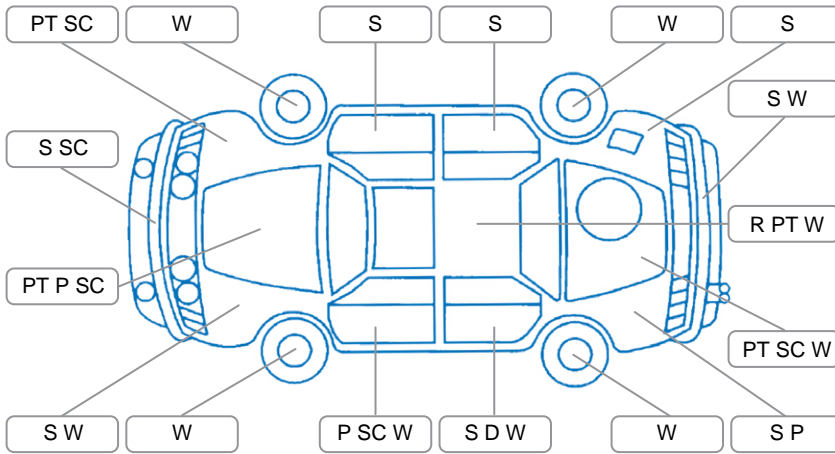

Report ID:	28,147,587	Version:	2
Created:	30 Apr 2026		

Make:	Holden	Model:	Trax
Body Style:	SUV	Year:	2016
Rego No.:	KFB859	Rego Expiry:	15 Jun 2026
WoF Expiry:	24 Nov 2026	Odometer:	184,962 Kms
Good No.:	28147587	VIN:	KL3BA7689GB760565
Next Service:	175,000 Kms	Service History:	Yes

Key

S = Scratch R = Rust C = Crack * = Decals W = Significant scuffs
 D = Dent PT = Paint defect P = Pin dent SC = Stone Chips

Note: some defects and blemishes may not be displayed in the diagram

Body Inspection Comments

Plastic cover for right roof rail missing

Conditions During Body Inspection

Dry

Under Carriage and Under Bonnet Inspection Comments

Front-wheel drive
 Engine oil seep

Interior Comments

Seats:	Good
Carpets:	Good
Panels:	Good
Dashboard:	Good

General Comments

"Please change oil" warning is displayed on screen
 Two working key remotes, one has broken unlock button

Road Conditions During Test Drive

Dry

Engine Timing Mechanism

Timing Chain

Evidence of Cam Belt Replacement