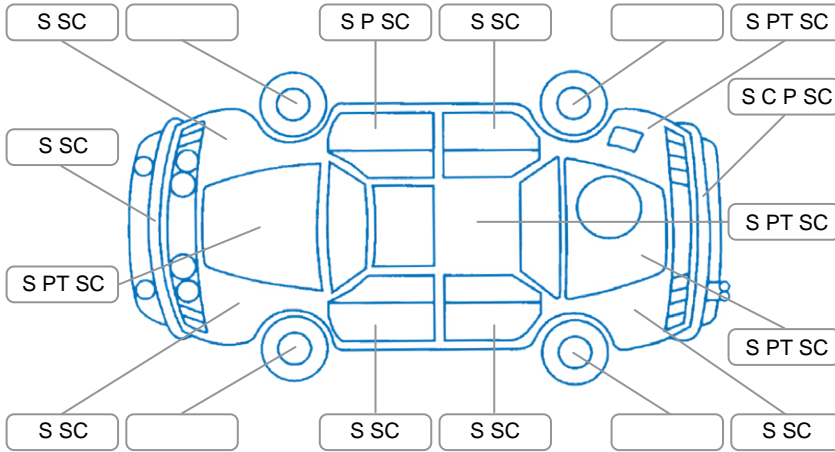

Report ID:	28,147,573	Version:	1
Created:	30 Apr 2026		

Make:	Subaru	Model:	Forester
Body Style:	Wagon	Year:	2010
Rego No.:	NQL820	Rego Expiry:	18 Jul 2026
WoF Expiry:	30 Oct 2026	Odometer:	204,531 Kms
Good No.:	28147573	VIN:	7AT0GF17X21052896
Next Service:		Service History:	No

**Key**

S = Scratch    R = Rust    C = Crack    \* = Decals    W = Significant scuffs  
 D = Dent    PT = Paint defect    P = Pin dent    SC = Stone Chips

Note: some defects and blemishes may not be displayed in the diagram