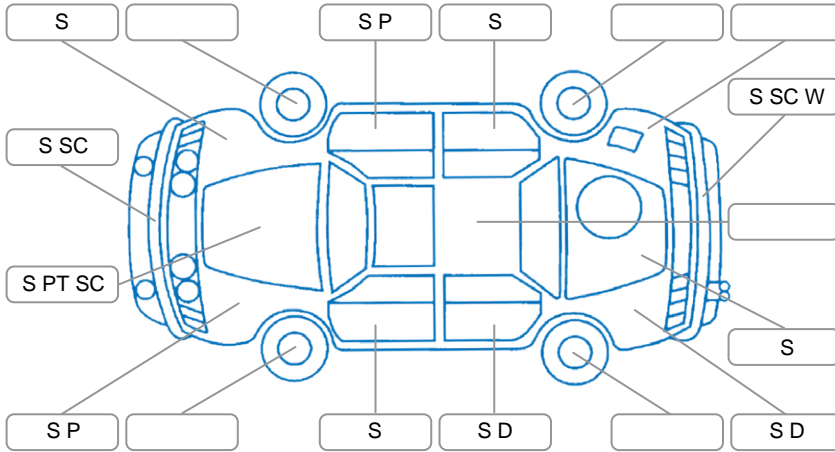

Report ID:	28,147,502	Version:	2
Created:	01 May 2026		

Make:	Mitsubishi	Model:	Outlander
Body Style:	Wagon	Year:	2006
Rego No.:	HKB92	Rego Expiry:	06 May 2026
WoF Expiry:	10 Mar 2027	Odometer:	225,662 Kms
Good No.:	28147502	VIN:	7AT0CJ3MX14015099
Next Service:	0	Service History:	No

Key

S = Scratch R = Rust C = Crack * = Decals W = Significant scuffs
 D = Dent PT = Paint defect P = Pin dent SC = Stone Chips

Note: some defects and blemishes may not be displayed in the diagram

Body Inspection Comments

Aerial stork broken

Conditions During Body Inspection

Dry

Under Carriage and Under Bonnet Inspection Comments

4wd
 Engine oil leak

Interior Comments

Seats:	Average
Carpets:	drivers footwell worn
Panels:	Average
Dashboard:	Average