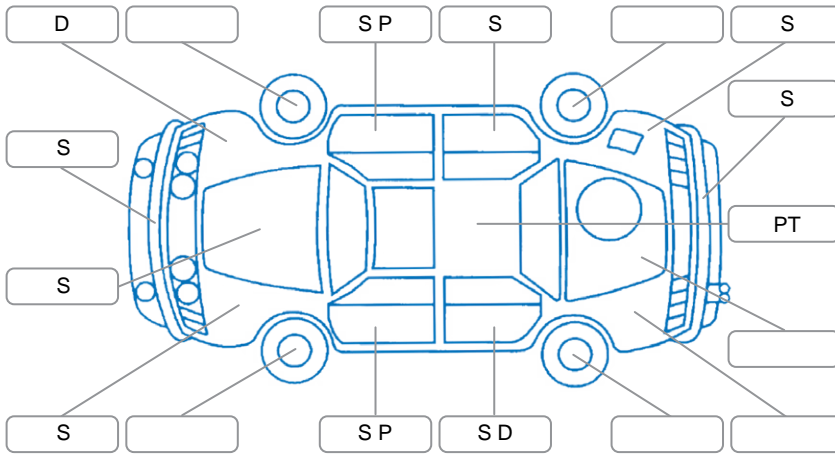

Report ID:	28,147,254	Version:	1
Created:	28 Apr 2026		

Make:	Nissan	Model:	March
Body Style:	Hatchback	Year:	2007
Rego No.:	JDY604	Rego Expiry:	19 Mar 2026
WoF Expiry:	10 Jan 2027	Odometer:	153,795 Kms
Good No.:	28147254	VIN:	7AT0DH0KX14002941
Next Service:	152,000 Kms.	Service History:	No

Key
 S = Scratch R = Rust C = Crack * = Decals W = Significant scuffs
 D = Dent PT = Paint defect P = Pin dent SC = Stone Chips

Note: some defects and blemishes may not be displayed in the diagram

Body Inspection Comments

- Front bumper not aligned with fenders.
- Missing indicator cover right side.
- Missing bumper aerial.

Conditions During Body Inspection: Dry

Under Carriage and Under Bonnet Inspection Comments

Interior Comments

Seats:	Average
Carpets:	Average
Panels:	Poor
Dashboard:	Poor

General Comments

Far right front A/C vent broken.

Road Conditions During Test Drive: Dry

Engine Timing Mechanism: Timing Chain

Evidence of Cam Belt Replacement: Yes No Kms