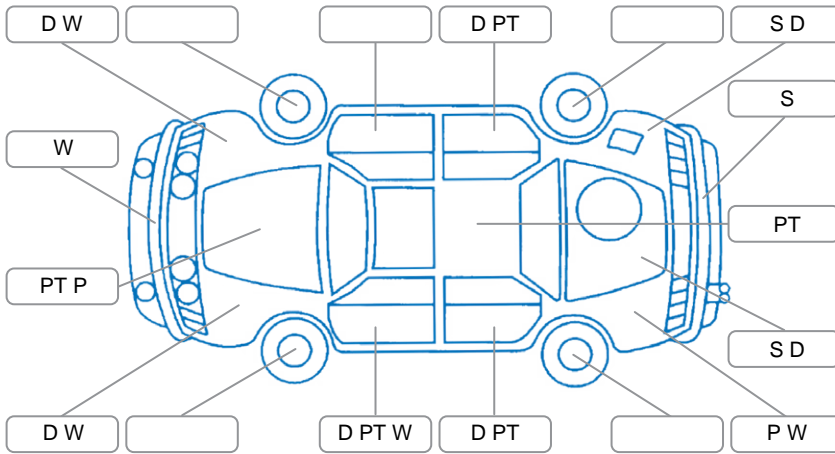

Report ID:	28,147,212	Version:	2
Created:	13 May 2026		

Make:	Holden	Model:	Rodeo 4X2
Body Style:	Utility	Year:	2003
Rego No.:	BLL541	Rego Expiry:	01 Nov 2026
WoF Expiry:	03 Apr 2027	Odometer:	295,331 Kms
Good No.:	28147212	VIN:	MPATFR77H3T100227
Next Service:	305,000	Service History:	No

**Key**  
 S = Scratch    R = Rust    C = Crack    \* = Decals    W = Significant scuffs  
 D = Dent    PT = Paint defect    P = Pin dent    SC = Stone Chips

Note: some defects and blemishes may not be displayed in the diagram