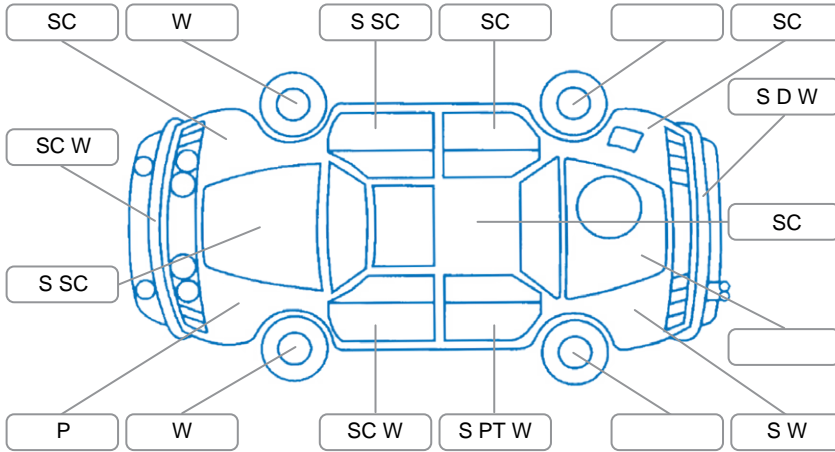

Key

S = Scratch R = Rust C = Crack * = Decals W = Significant scuffs
D = Dent PT = Paint defect P = Pin dent SC = Stone Chips

Note: some defects and blemishes may not be displayed in the diagram

Body Inspection Comments

Conditions During Body Inspection: Dry

Under Carriage and Under Bonnet Inspection Comments

Front-wheel drive

Interior Comments

Seats:	Good
Carpets:	Average
Panels:	Average
Dashboard:	Good

General Comments

Road Conditions During Test Drive	Dry		
Engine Timing Mechanism	Timing Chain		
Evidence of Cam Belt Replacement	<input type="checkbox"/> Yes	<input type="checkbox"/> No	Kms
Inspected by:	Ryan Scott		
Published by:	Malcolm Thomas		
Inspection Date:	30 Apr 2026		