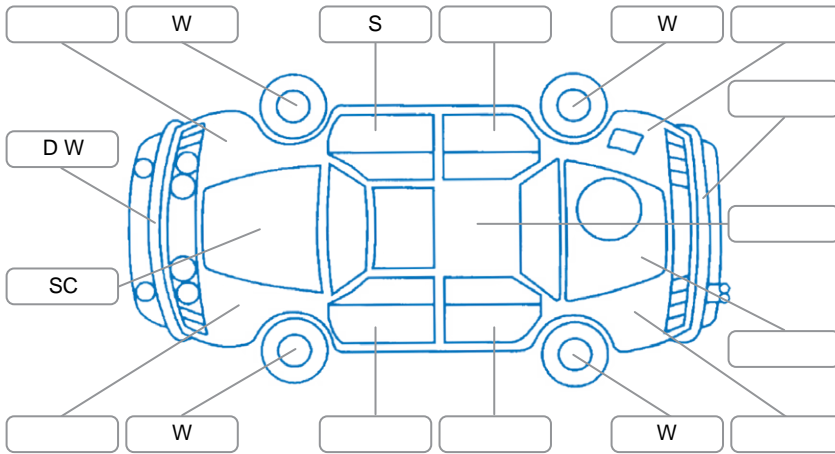

Report ID:	28,147,188	Version:	1
Created:	07 May 2026		

Make:	BMW	Model:	320i
Body Style:	Wagon	Year:	2007
Rego No.:	MPT928	Rego Expiry:	22 Nov 2026
WoF Expiry:	20 May 2027	Odometer:	127,231 Kms
Good No.:	28147188	VIN:	WBAVW720X0A134550
Next Service:	137,200kms	Service History:	No

Key
 S = Scratch R = Rust C = Crack * = Decals W = Significant scuffs
 D = Dent PT = Paint defect P = Pin dent SC = Stone Chips

Note: some defects and blemishes may not be displayed in the diagram

Body Inspection Comments